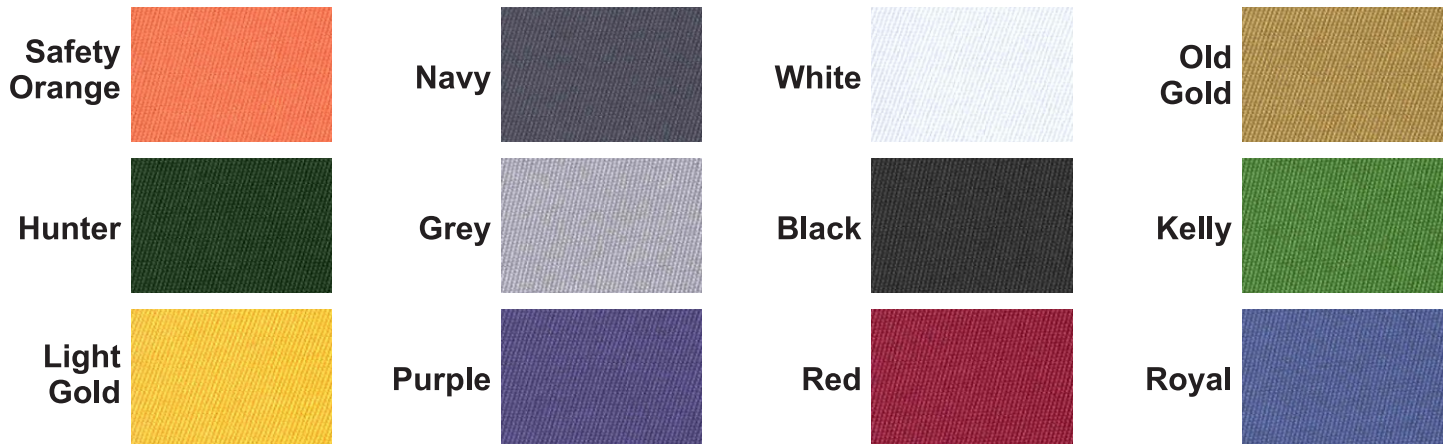

Applique Color Chart

Colors on your monitor or print out may not precisely match the actual applique colors. We do not take responsibility for these technological difficulties.

Poly Twill

Metallic

Print

Polka Dot Twill

Blue
Polka

Navy
Polka

Pink
Polka

Chevron Twill

Red
Chevron

Black
Chevron

Hot Pink
Chevron